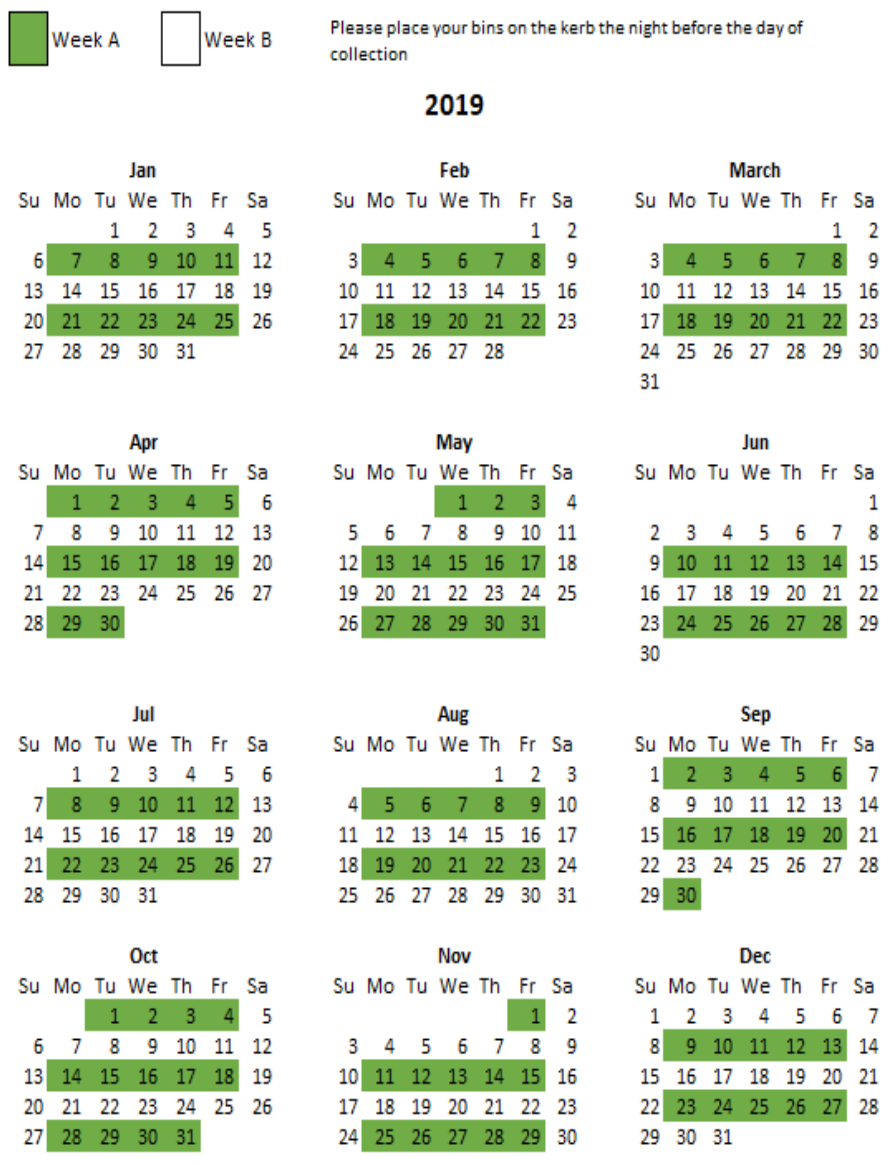

NARROMINE SHIRE COUNCIL

Waste and Recycling Services

How to use your calendar:

1. Look up your location on the attached map to determine if your recycling takes place in **Week A** or **Week B**
2. Look at the calendar below
   1. **Week A** – waste, organics and recycling bins go out on the **shaded days**
   2. **Week B** – waste, organics and recycling bins go out on the **unshaded days**
3. On the alternate weeks both waste and organics bins go out

Garbage

- General waste
- Plastic bags
- Packets, wrappers, cling wrap and bubble wrap
- Nappies and sanitary waste, wrapped tightly and stored in well-sealed bags
- Pet waste, kitty litter
- Foam, polystyrene
- Light globes, mirrors, ceramics, cookware and drinking glasses

- Building materials, syringes, oil or paint, gas bottles, hazardous or chemical waste
- Medical waste (speak to your doctor or pharmacy).

Food & Garden

- All food waste and scraps
- Meat, chicken and fish scraps & bones
- Tea bags, coffee grounds
- Fruit and vegetable scraps
- Cake, bread, rice, pasta
- Garden waste: lawn clippings, prunings, small sticks, twigs and flowers
- Shredded paper, paper towel, serviettes
- Council provided compostable caddy liner
- Plastic bags, food packaging, cling wrap or recyclables.

Recycling

- All recycling
- Steel, tin, aluminium cans, including empty aerosols
- Clear, brown and green glass bottles and jars (rinsed, no lids)
- Plastic bottles, soft drink bottles and containers (rinsed, no lids)
- Cardboard boxes, milk and juice cartons
- Newspapers, magazines, office paper and junk mail, including window envelopes
- Plastic bags, light bulbs, mirrors or drinking glasses, food or general waste ceramics, crockery or ovenware, foam or polystyrene, waxed cardboard boxes.

For any enquiries regarding lost, damaged, stolen bins, missed services or general recycling information please contact:

Recycling Hotline - 1300 602 552

www.narromine.nsw.gov.au